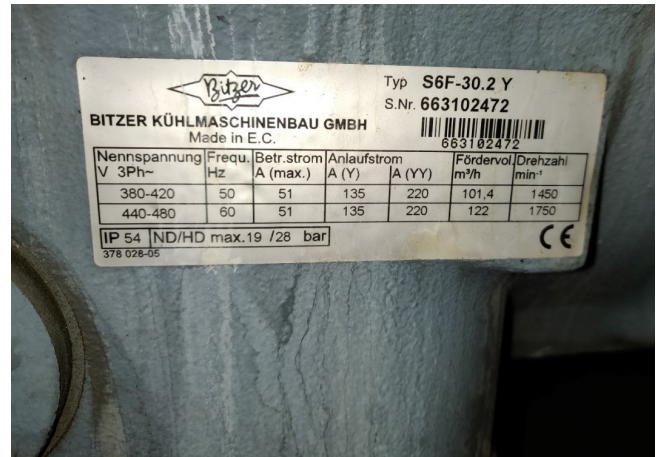

Bitzer S6F 30 2

Specifications

| | |
|-------------------|------------------------|
| Brand | Bitzer |
| Type | S6F 30 2 |
| Refrigerant | Freon |
| Refrigerant type | R 404 A or other types |
| kW at -20°C/+40°C | 41,4 (-25 / +40) |
| kW at -30°C/+40°C | 35,7 |
| kW at -40°C/+40°C | 25,2 |
| Stock | 2 |

Description

Used Bitzer S6F 30 2